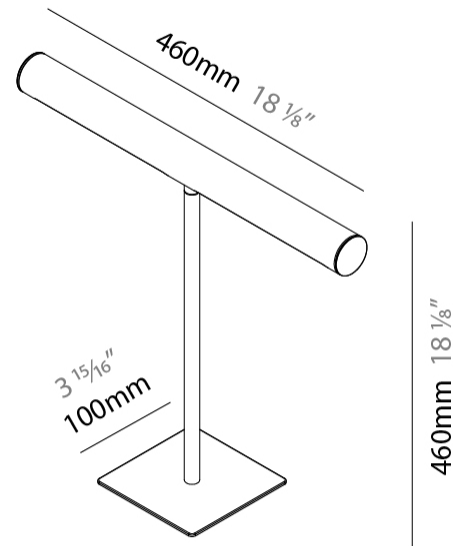

PROJECT
TYPE
SPECIFIER
QUANTITY
DATE

ELLE PORTABLE

D204005-

base number Finish
Options

1. To build a product code in our configurator select the specify button on the base model # product page
2. To build a manual product code on this datasheet choose from the options listed below in blue font and add the suffix to the base model #

GENERAL

Series: Elle
Brand: Zaneen
Division: Design
Mounting Type: Portable
Mounting Location: Table
Subcategory: Task

PHYSICAL

Shape: Cylinder
Length (mm): 460
Length (in): 18 1/8
Width (mm): 100
Width (in): 3 15/16
Height (mm): 460
Height (in): 18 1/8
Light Distribution: Direct
Diffuser: Acrylic Bi-Satin
Fixture Finish: MBK / MWH / MCB
Fixture Material: Aluminum

ELECTRICAL

Lamp Type: LED
Input Wattage (W): 6
Dimming: Touch Dimming
Driver Included: Yes
Driver Location: Inline Transformer Plug
Driver Class: Class 2
Input Voltage (V): 120 - 277
Output Voltage (V): 24

LED

Color Temperature (°K): 3000
CRI: >90 CRI
Lamp Life (hrs): 50000

OPTICAL

RATINGS AND CERTIFICATIONS

Certified By: Certified for North American Standards
IP rating: IP20